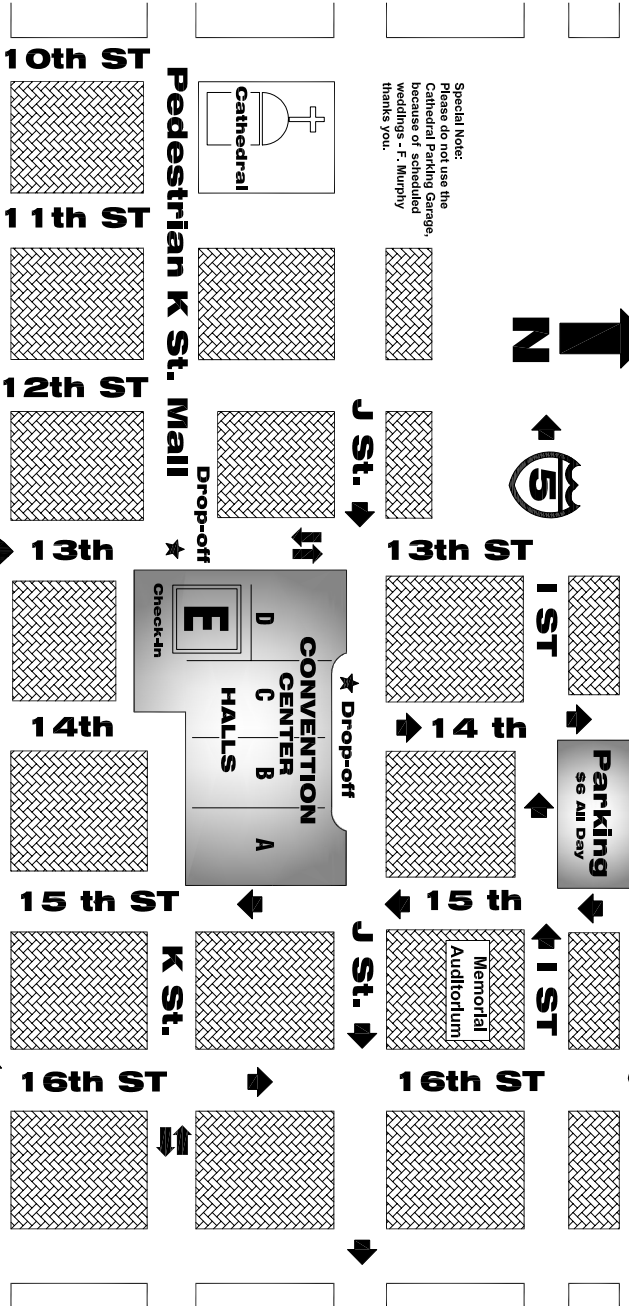

Special Note:
Please do not use the
Cathedral Parking Garage,
weddings - F. Murphy
thanks you.

Preferred Parking
H ST

State Capitol
State Capitol Park